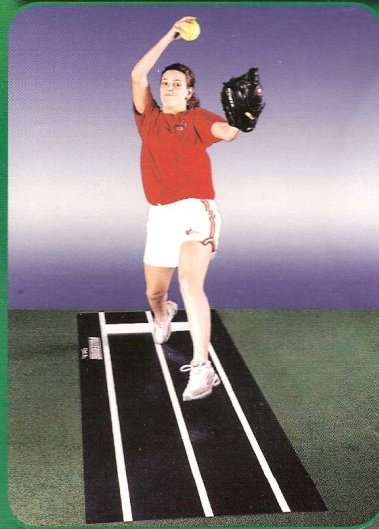

POWERLINE™

Club K®

NEW!

Fastpitch Pitching Mat

PowerLine™ Club K® Fastpitch Mat

The PowerLine™ Club K® Fastpitch mat is the ultimate training tool for athletes learning fastpitch softball pitching. Designed to withstand extremely heavy training schedules, the PowerLine™ Club K® mat is ideal for indoor facilities and gyms, and is also intended for outdoor use.

The PowerLine™ Club K® Fastpitch mat features:

- Unique triple guideline system. The two outside lines comply with association regulations. The center line is the actual "power line" or line of force which indicates optimal foot placement and balance during the pitching motion.
- Permanent lines, which will not rub off. Proper use of these lines will actually promote an increase in the power and speed of the pitch.
- 1/2" thick pitching rubber that replicates the actual conditions on the pitcher's mound.
- Softer pitching surface that protects leg muscles and joints from continuous stress.
- Non-marking vinyl base designed to protect gym floors from damage.

Size: 3' x 9'
Color: Black with white lines
Thickness: 3/16" thick
Weight: 45 lbs.

Warranty: One year warranty against manufacturer's defects.