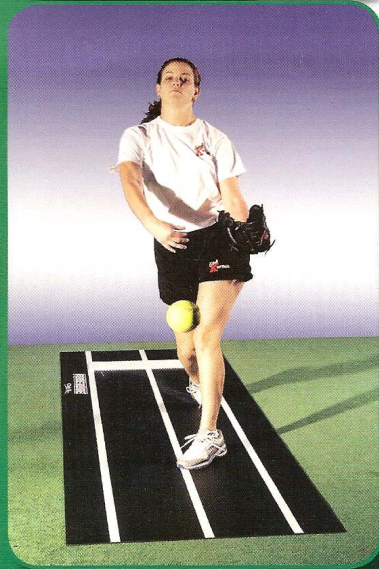

POWERLINE™

Club K®

NEW!

Fastpitch Pitching Mat

PowerLine™ Club K® Fastpitch Mat

The PowerLine™ Club K® Fastpitch mat is the ultimate training tool for athletes learning fastpitch softball pitching. Designed to withstand extremely heavy training schedules, the PowerLine™ Club K® mat is ideal for indoor facilities and gyms, and is also intended for outdoor use.

The PowerLine™ Club K® Fastpitch mat features:

- Unique triple guideline system. The two outside lines comply with association regulations. The center line is the actual "power line" or line of force which indicates optimal foot placement and balance during the pitching motion.
- Permanent lines, which will not rub off. Proper use of these lines will actually promote an increase in the power and speed of the pitch.
- 1/2" thick pitching rubber that replicates the actual conditions on the pitcher's mound.
- Softer pitching surface that protects leg muscles and joints from continuous stress.
- Non-marking vinyl base designed to protect gym floors from damage.

Size: 3' x 9'
Color: Black with white lines
Thickness: 3/16" thick
Weight: 45 lbs.

Warranty: One year warranty against manufacturer's defects.