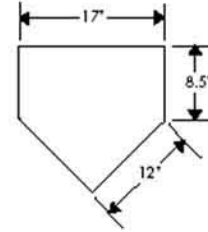

Fast Pitch Softball High School

* for College and Olympic fast pitch softball the distance between the pitchers mound and home plate is 43'.

Field marking lines must be drawn.

Field Marking Lines Must Be Drawn