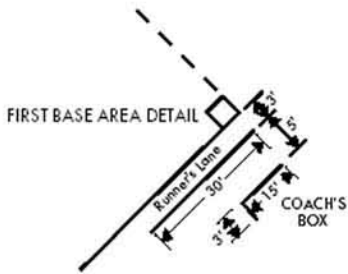

Fast Pitch Softball High School

* for College and Olympic fast pitch softball the distance between the pitchers mound and home plate is 43'.

Field marking lines must be drawn.

Field Marking Lines Must Be Drawn