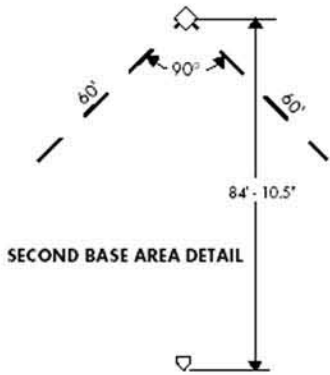

Fast Pitch Softball High School

* for College and Olympic fast pitch softball the distance between the pitchers mound and home plate is 43'.

Field marking lines must be drawn.

Field Marking Lines Must Be Drawn