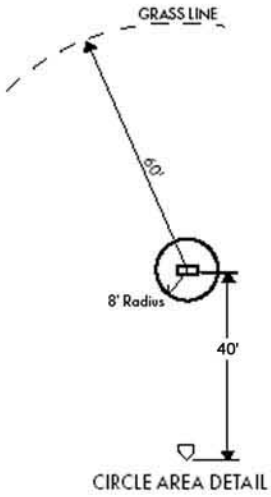

Fast Pitch Softball High School

* for College and Olympic fast pitch softball the distance between the pitchers mound and home plate is 43'.

Field marking lines must be drawn.

Field Marking Lines Must Be Drawn