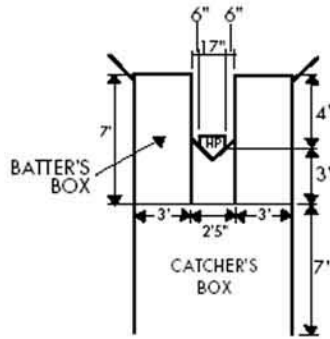

Fast Pitch Softball High School

* for College and Olympic fast pitch softball the distance between the pitchers mound and home plate is 43'.

Field marking lines must be drawn.

Field Marking Lines Must Be Drawn