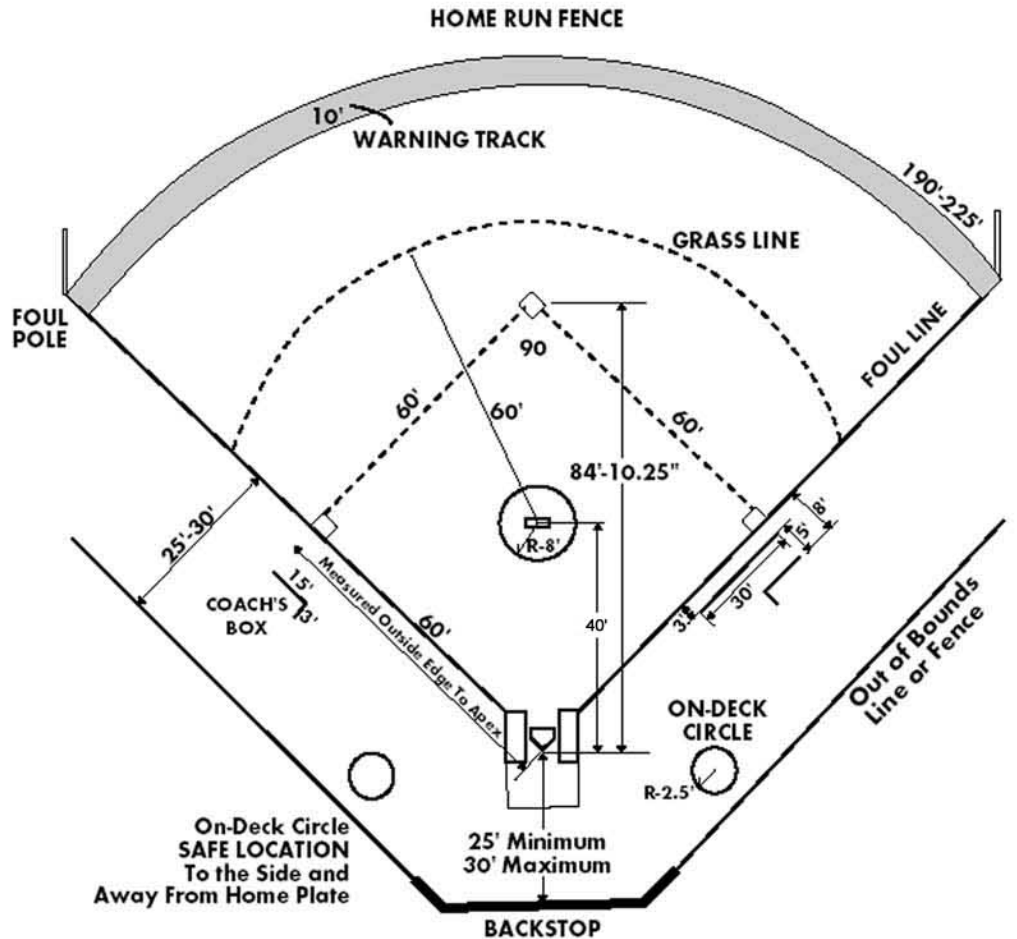

Fast Pitch Softball High School

* for College and Olympic fast pitch softball the distance between the pitchers mound and home plate is 43'.

Field marking lines must be drawn.

Field Marking Lines Must Be Drawn